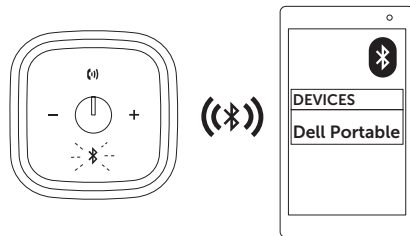

Dell AD211

Bluetooth Portable Speaker

Quick Start Guide

1 Power on

2 Pair the Dell portable speaker

What's in the box

Features

-  NFC area
-  Microphone
-  Answer call
-  Decrease volume
-  Power on/off
-  Bluetooth button and light
-  Increase volume
-  Charging port
-  Audio-in